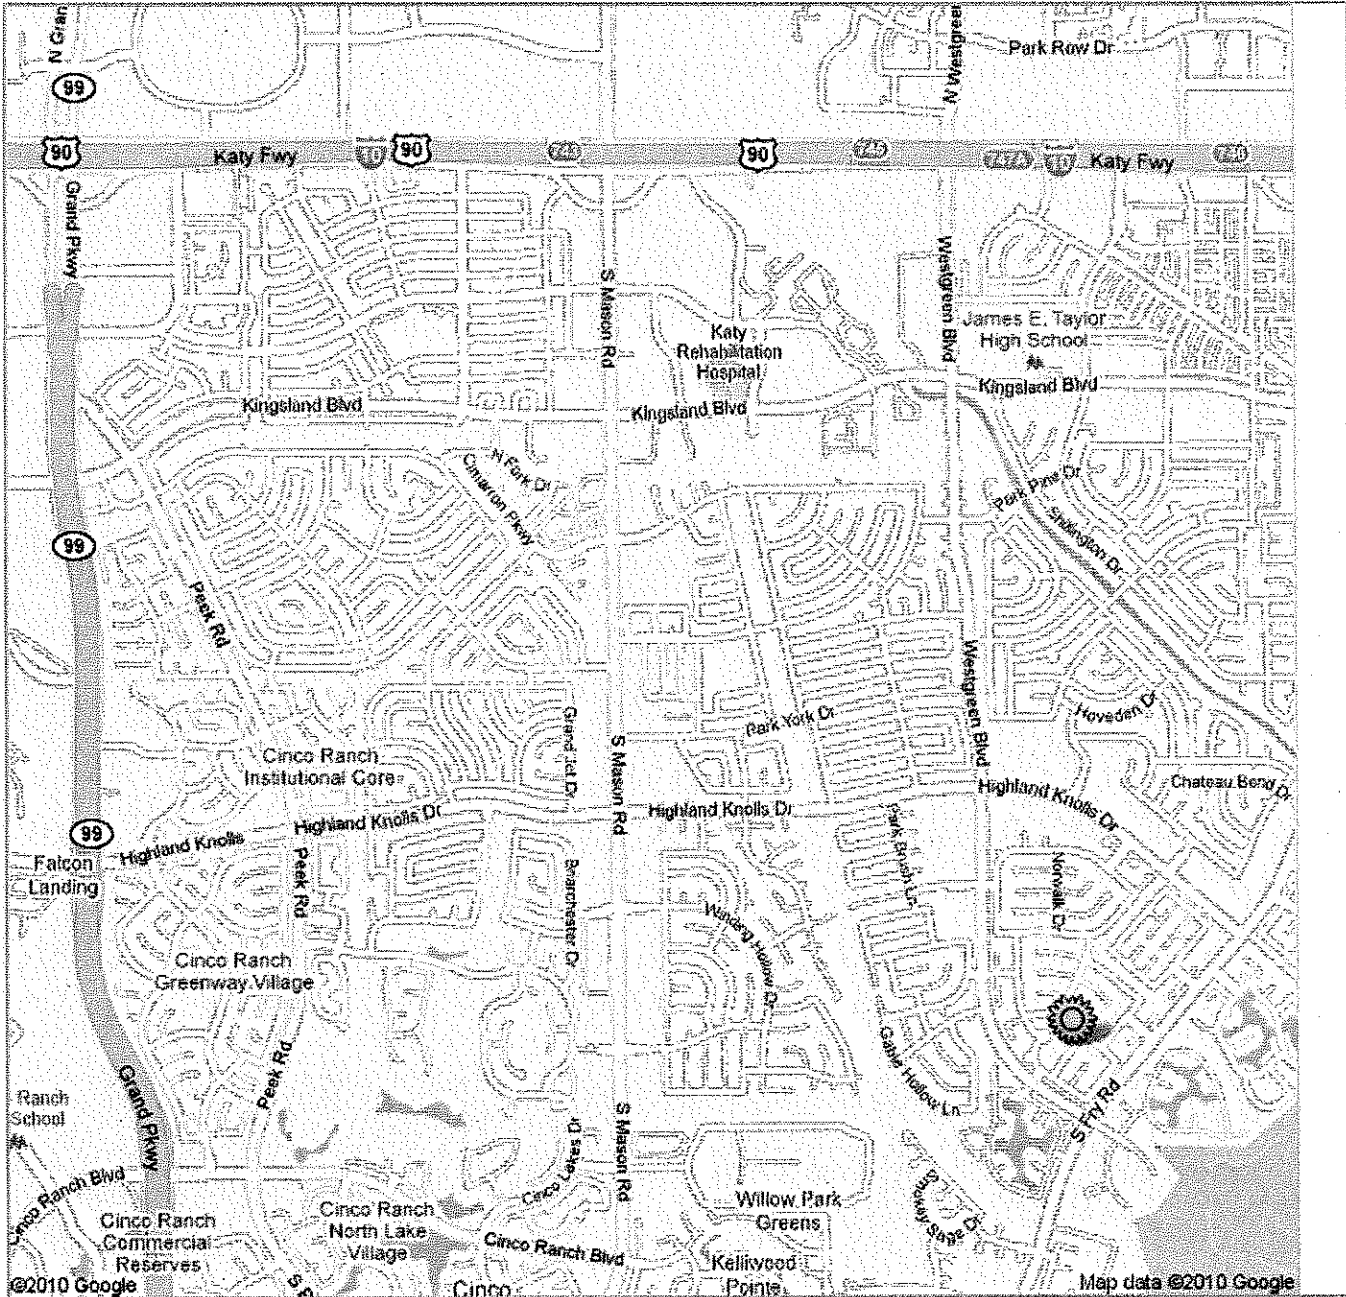

Google maps

Get Google Maps on your phone
Text the word "GMAPS" to 466453

KWKW

1 views - Public
Created on Mar 1 - Updated 9 minutes ago
By whale
Rate this map - [Write a comment](#)

KWKW
Kelliwood Killer Whales
2424 Rose Hollow Dr
Katy, TX 77450